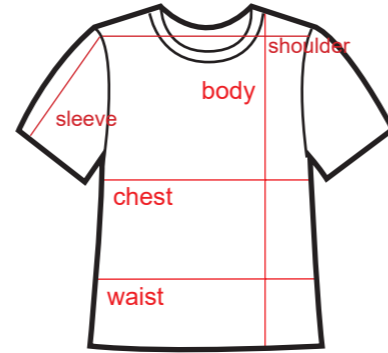

MICROFIBER J

J1
ROYAL / YELLOW

J4
YELLOW / BLACK

J5
WHITE / RED

SIZE CHART

UNISEX FITTING T-SHIRT

SIZE	CHEST	WAIST	BODY	SHOULDER	SLEEVE
2XS	17"	17"	24"	12"	6.5"
XS	18"	18"	25"	13"	7"
S	19"	19"	26"	14"	7.5"
M	20"	20"	27"	15"	8"
L	21"	21"	28"	16"	8.5"
XL	22"	22"	29"	17"	9"
2XL	23"	23"	30"	18"	9.5"
3XL	24"	24"	31"	19"	10"