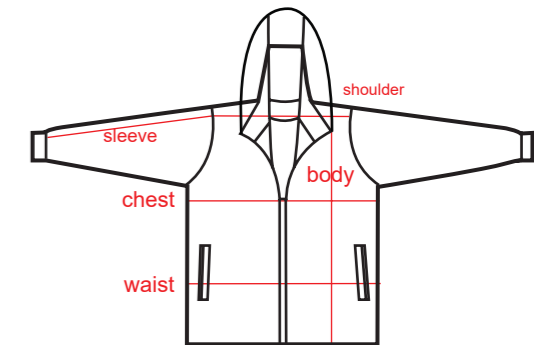

SIZE CHART

EXECUTIVE JACKET

SIZE	CHEST	WAIST	BODY	SHOULDER
S	22"	22"	26"	18.5"
M	23"	23"	27"	19"
L	24"	24"	28"	19.5"
XL	25"	25"	29"	20"
2XL	26"	26"	30"	20.5"
3XL	27"	27"	31"	21"
4XL	28"	28"	32"	21.5"

COTTON VEST

SIZE	CHEST	WAIST	BODY	SHOULDER	SLEEVE
S	19"	19"	24"	15"	-
M	20"	20"	25"	15.5"	-
L	21"	21"	26"	16"	-
XL	22"	22"	27"	16.5"	-
2XL	23"	23"	28"	17"	-
3XL	24"	24"	29"	17.5"	-

FOOTBALL JERSEY

SIZE	CHEST	WAIST	BODY	SHOULDER	SLEEVE
XS	18"	18"	25"	15"	7"
S	19"	19"	26"	16"	7.5"
M	20"	20"	27"	17"	8"
L	21"	21"	28"	18"	8.5"
XL	22"	22"	29"	19"	9"

CHILDREN / YOUTH JERSEY

SIZE	CHEST	WAIST	BODY	SHOULDER	SLEEVE
M (34)	17"	17"	24"	15"	-
L (36)	18"	18"	25"	16"	-
XL (38)	19"	19"	26"	17"	-

OUTRÉ LIGHT POCKETABLE JACKET

SIZE	CHEST	WAIST	BODY	SHOULDER
XS	19"	19"	24"	17"
S	21"	21"	26"	19"
M	22"	22"	27"	19.5"
L	23"	23"	28"	20"
XL	24"	24"	29"	20.5"
2XL	25"	25"	30"	21"
3XL	26"	26"	31"	21.5"