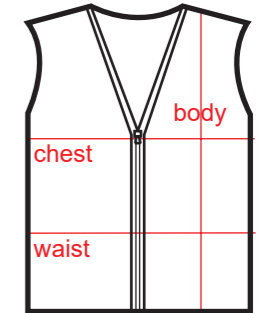

SIZE CHART

EXECUTIVE JACKET

SIZE	CHEST	WAIST	BODY	SHOULDER
S	22"	22"	26"	18.5"
M	23"	23"	27"	19"
L	24"	24"	28"	19.5"
XL	25"	25"	29"	20"
2XL	26"	26"	30"	20.5"
3XL	27"	27"	31"	21"
4XL	28"	28"	32"	21.5"

COTTON VEST

SIZE	CHEST	WAIST	BODY	SHOULDER	SLEEVE
S	19"	19"	24"	15"	-
M	20"	20"	25"	15.5"	-
L	21"	21"	26"	16"	-
XL	22"	22"	27"	16.5"	-
2XL	23"	23"	28"	17"	-
3XL	24"	24"	29"	17.5"	-

FOOTBALL JERSEY

SIZE	CHEST	WAIST	BODY	SHOULDER	SLEEVE
XS	18"	18"	25"	15"	7"
S	19"	19"	26"	16"	7.5"
M	20"	20"	27"	17"	8"
L	21"	21"	28"	18"	8.5"
XL	22"	22"	29"	19"	9"