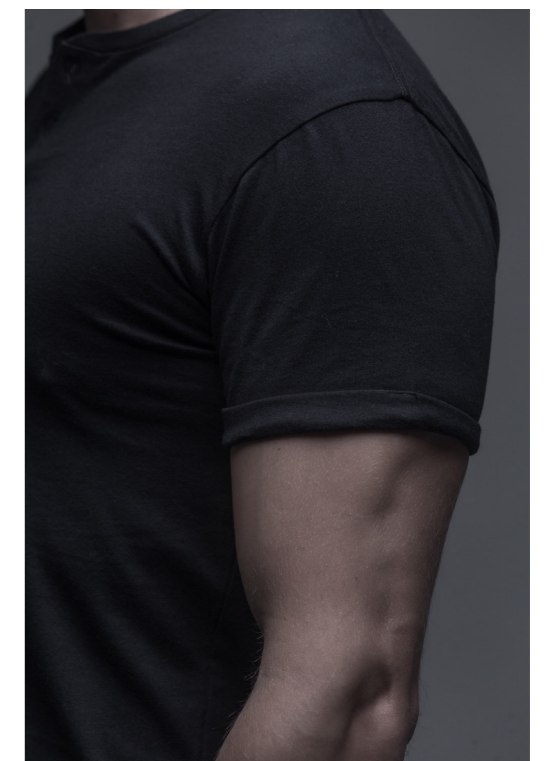

MEN'S BUTTON TOP

Monarch Round Collar Fine Ribbed

Traditional Fine Shirt Button

Lasting Partial Button Placket

SOFTER & EXTRA LIGHTWEIGHT

100% Premium Combed Cotton
150 gsm
Available Sizes from S - XL

Perfect Three Buttons Down
Folded Sleeve with Stitches