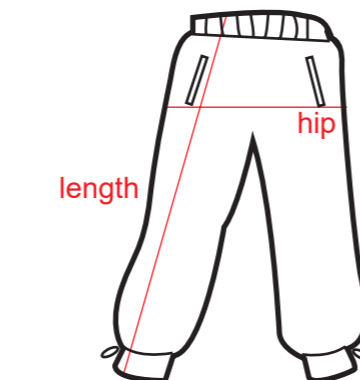

SPORT PANTS

SIZE	WAIST	HIP	LENGTH
XS	23.2" - 32"	36.8"	16.2"
S	24.8" - 34.4"	39.2"	16.6"
M	25.6" - 36"	42.4"	17"
L	28" - 38"	44.8"	17.4"
XL	29.6" - 40"	46.4"	17.8"