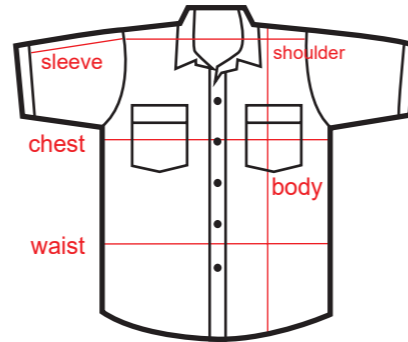

REVERSIBLE JACKET / TRACK TOP

SIZE	CHEST	WAIST	BODY	SHOULDER
S	22"	22"	26"	19"
M	23"	23"	27"	19.5"
L	24"	24"	28"	20"
XL	25"	25"	29"	20.5"
2XL	26"	26"	30"	21"
3XL	27"	27"	31"	21.5"