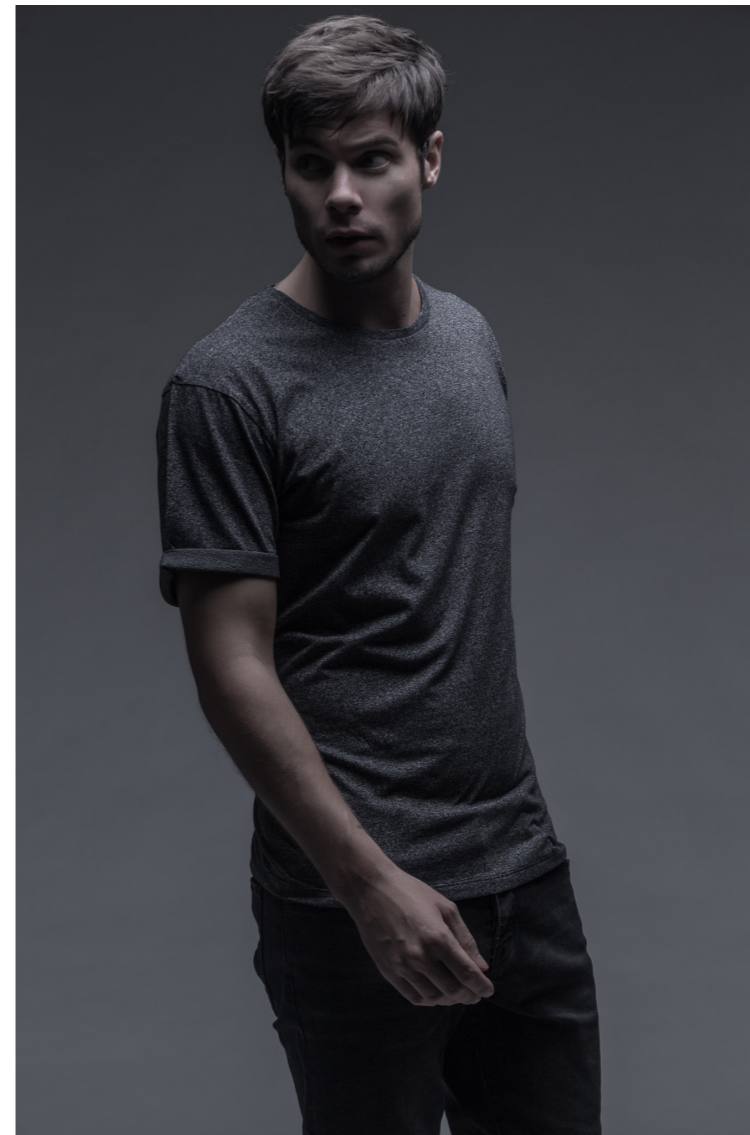

Pirate Black

MADE BY **WOMENT**
www.rightwayapparel.com

100% Premium Combed Cotton
150 gsm
Available Sizes from S - XL

Folded Sleeve with Stitches
Stylish V-Neck Silhouettes

PREMIUM
MEN
ROUND NECK

Fine Ribbed Neckband

Edgy Curves Neckline

Emphasize on Masculinity Fitting

Folded Sleeve with Stitches

100% Combed Cotton

Effortless Matching Outfits

MEN'S ROUND NECK

100% Premium Combed Cotton
150 gsm
Available Sizes from S - XL

Folded Sleeve with Stitches
Edgy Curves Neckline

Snowy White

Knight Grey

Pirate Black

MEN'S V - NECK

Material : 100 % Premium Combed Cotton
Weight : 150 gsm
Size : S - XL

Details :
- Stylish V - Neck Silhouettes
- Folded Sleeve with stitches