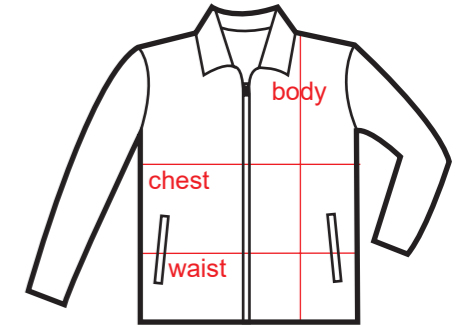

SPORT PANTS

SIZE	WAIST	HIP	LENGTH
XS	23.2" - 32"	36.8"	16.2"
S	24.8" - 34.4"	39.2"	16.6"
M	25.6" - 36"	42.4"	17"
L	28" - 38"	44.8"	17.4"
XL	29.6" - 40"	46.4"	17.8"

TRACK BOTTOM

SIZE	WAIST	HIP	LENGTH
S	29" - 32"	35" - 37.5"	39"
M	32" - 35"	37.5" - 41"	40"
L	35" - 38"	41" - 44"	41"
XL	38" - 43"	44" - 47"	42"
2XL	43" - 47.5"	47" - 50.5"	43"
3XL	47.5" - 52.5"	50.5" - 53.5"	44"

SIZE CHART

EXECUTIVE JACKET

SIZE	CHEST	WAIST	BODY	SHOULDER
S	22"	22"	26"	18.5"
M	23"	23"	27"	19"
L	24"	24"	28"	19.5"
XL	25"	25"	29"	20"
2XL	26"	26"	30"	20.5"
3XL	27"	27"	31"	21"
4XL	28"	28"	32"	21.5"

COTTON VEST