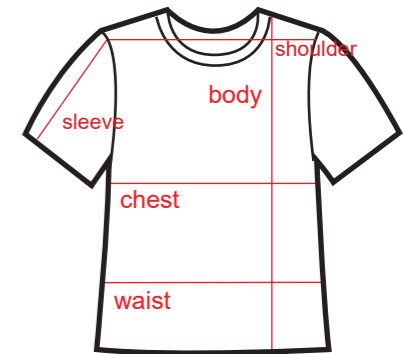

FOOTBALL JERSEY

SIZE	CHEST	WAIST	BODY	SHOULDER	SLEEVE
XS	18"	18"	25"	15"	7"
S	19"	19"	26"	16"	7.5"
M	20"	20"	27"	17"	8"
L	21"	21"	28"	18"	8.5"
XL	22"	22"	29"	19"	9"