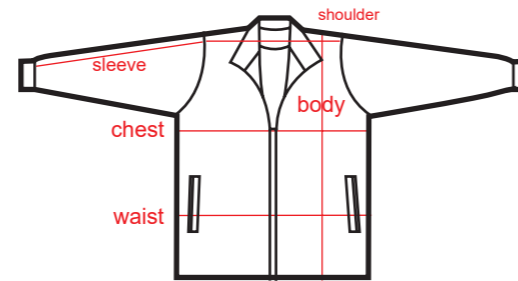

LADIES FITTING T- SHIRT

SIZE	CHEST	WAIST	BODY	SHOULDER	SLEEVE
S	16"	15"	22.5"	13"	6"
M	17"	16"	23.5"	14"	6.5"
L	18"	17"	24.5"	15"	6.5"