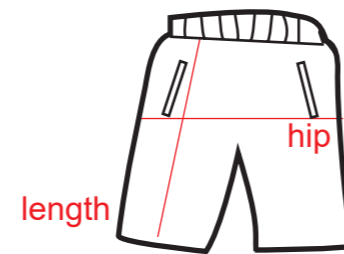

F1 SHIRT / CORPORATE UNIFORM

SIZE	CHEST	WAIST	BODY	SHOULDER	SLEEVE
S	20"	20"	28"	16.5"	9"
M	21"	21"	29"	17.5"	9.5"
L	22"	22"	30"	18.5"	9.5"
XL	23"	23"	31"	19.5"	10"
2XL	24"	24"	32"	20.5"	10"
3XL	25"	25"	33"	21.5"	10.5"